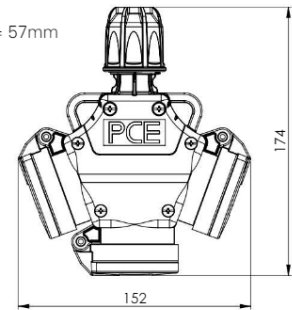

- with screwless cable gland
- optional: LED power indicator, shutter
- rubberised surface
- insert: PA6

IP54

standard	25712-ss	24712-ss
+ shutter	25712-ssc	24712-ssc
standard + LED	25732-ss	24732-ss
+ LED + shutter	25732-ssc	24732-ssc

pack.unit: 10

Safety connector with cap Austrian/German system or French/Belgian system

- with screwless cable gland
- optional: LED power indicator, shutter
- rubberised surface
- insert: PA6

IP54

standard	25711-ss	24711-ss
+ shutter	25711-ssc	24711-ssc
standard + LED	25731-ss	24731-ss
+ LED + shutter	25731-ssc	24731-ssc

pack.unit: 10

3-way connector solid rubber Austr./German system

- with hinged lid
- insert: rubber, • with screwless cable gland

IP44 splashproof

with LED power indicator

253622-sxs
253642-sxs

pack.unit: 5

Height= 57mm

3-way connector rubber French/Belgian system

- with cap
- insert: polyamide

IP44 splashproof

24311-sxs
24311-sxsc

pack.unit: 5

with shutter

Height= 57mm