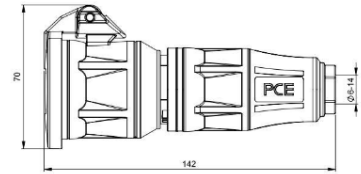

Event technology MIDNIGHT-SERIES

Safety plug

- with screwless cable gland
- dual earthing system
- rubberised surface
- insert: PA6

IP54 splashproof

05721-ss

pack.unit: 20

Safety connector with hinged lid Austrian/German system or French/Belgian system

- with screwless cable gland
- optional: LED power indicator, shutter
- rubberised surface
- insert: PA6

IP54

standard	25712-ss	24712-ss
+ shutter	25712-ssc	24712-ssc
standard + LED	25732-ss	24732-ss
+ LED + shutter	25732-ssc	24732-ssc

pack.unit: 10

3-way connector solid rubber Austr./German system

- with hinged lid
- insert: rubber, • with screwless cable gland

IP44 splashproof

with LED power indicator

253622-sxs
253642-sxs

pack.unit: 5

Height= 57mm

3-way connector rubber French/Belgian system

- with cap
- insert: polyamide

IP44 splashproof

24311-sxs
24311-sxsc

pack.unit: 5

with shutter

Height= 57mm