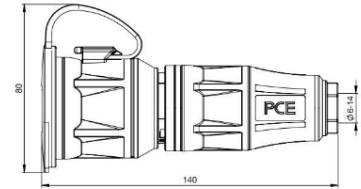

- with screwless cable gland
- optional: LED power indicator, shutter
- rubberised surface
- insert: PA6

IP54

standard	25712-ss	24712-ss
+ shutter	25712-ssc	24712-ssc
standard + LED	25732-ss	24732-ss
+ LED + shutter	25732-ssc	24732-ssc

pack.unit: 10

Safety connector with cap Austrian/German system or French/Belgian system

- with screwless cable gland
- optional: LED power indicator, shutter
- rubberised surface
- insert: PA6

IP54

standard	25711-ss	24711-ss
+ shutter	25711-ssc	24711-ssc
standard + LED	25731-ss	24731-ss
+ LED + shutter	25731-ssc	24731-ssc

pack.unit: 10

3-way connector solid rubber Austr./German system

- with hinged lid
- insert: rubber, • with screwless cable gland

IP44 splashproof

with LED power indicator

253622-sxs
253642-sxs

pack.unit: 5

Height= 57mm

3-way connector rubber French/Belgian system

- with cap
- insert: polyamide

IP44 splashproof

24311-sxs
24311-sxsc

pack.unit: 5

with shutter

Height= 57mm