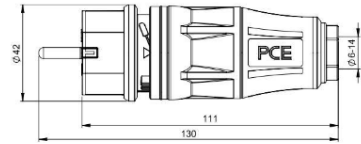

Event technology MIDNIGHT-SERIES

Safety plug

- with screwless cable gland
- dual earthing system
- rubberised surface
- insert: PA6

IP54 splashproof

05721-ss

pack.unit: 20

Safety connector with hinged lid Austrian/German system or French/Belgian system

- with screwless cable gland
- optional: LED power indicator, shutter
- rubberised surface
- insert: PA6

IP54

standard	25712-ss	24712-ss
+ shutter	25712-ssc	24712-ssc
standard + LED	25732-ss	24732-ss
+ LED + shutter	25732-ssc	24732-ssc

pack.unit: 10

Safety connector with cap Austrian/German system or French/Belgian system

- with screwless cable gland
- optional: LED power indicator, shutter
- rubberised surface
- insert: PA6

IP54

standard	25711-ss	24711-ss
+ shutter	25711-ssc	24711-ssc
standard + LED	25731-ss	24731-ss
+ LED + shutter	25731-ssc	24731-ssc

pack.unit: 10

3-way connector solid rubber Austr./German system

- with hinged lid
- insert: rubber, • with screwless cable gland

IP44 splashproof

with LED power indicator

253622-sxs
253642-sxs

pack.unit: 5

Height= 57mm